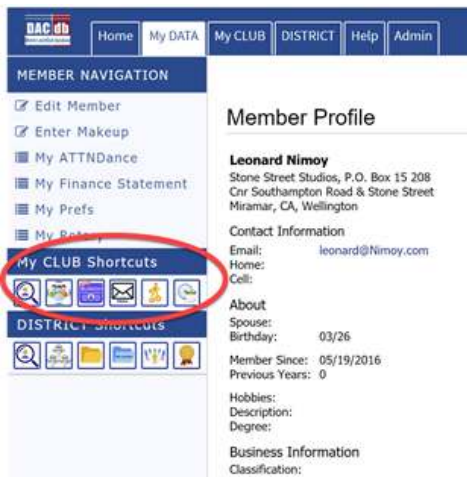

## New User Interface (UI) - Icon Pages

### Customizable Icon Pages

The My Club and District tab pages are equipped with a left Sidebar Menu and an Icon Field.

- The left sidebar allows you to navigate important club or district information and administrators can setup relevant customizations.
- The Icon Field provides easy to recognize images that will open the labeled function with a click or a tap.
- The top 6 icons with the check in the upper right corner will automatically be listed as shortcuts in the sidebar menu of other pages as shown on the right.