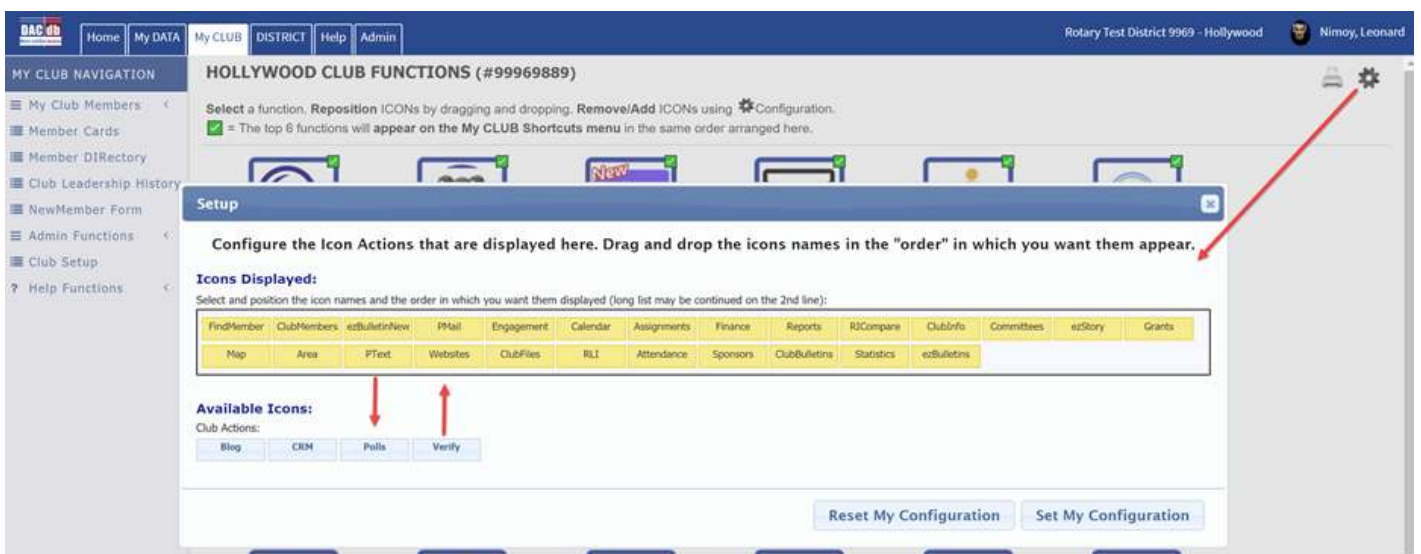

Elegant responsive screen design